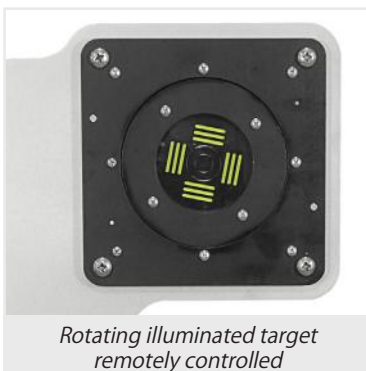

Refractive Powers Bench

P/N: 1000_06_RPB5B

Equipment for testing the spherical, prismatic and astigmatism refractive powers of lenses, according to ECE 22/05, EN and BSI standards.

DIMENSIONS (APPROX.):

- Length: 513.08 cm / 202 in
- Width: 52.71 cm / 20.75 in
- Height: 161.29 cm / 63.5 in (if installed as per standard)

FEATURES:

- Touchscreen controller
- High resolution electronic encoder
- Frame made with aluminum profiles
- 26 x 20 telescope included
- Software included for calculation on your PC
- Rotating illuminated target
- Supportive stand or wall attachment bracket options

Shown with visor installed

Shown with visor installed

Rotating illuminated target remotely controlled

Calibration lenses
 +0.25D; -0.25D; +0.12D; -0.12D; +0.06D;
 -0.06D (available upon request)

Telescope equipped with an electronic encoder