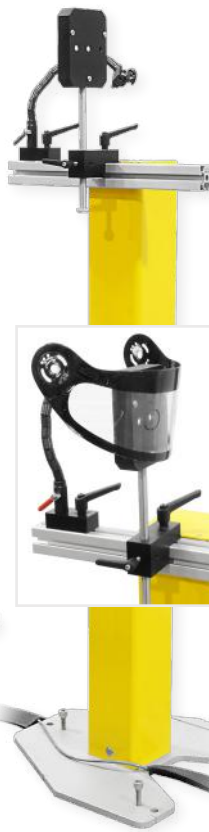

Refractive Powers Bench

P/N: 1000_06_RPB5B

Equipment for testing the spherical, prismatic and astigmatism refractive powers of lenses, according to ECE 22/05, EN and BSI standards.

DIMENSIONS (APPROX.):

- Length: 513.08 cm / 202 in
- Width: 52.71 cm / 20.75 in
- Height: 161.29 cm / 63.5 in (if installed as per standard)

FEATURES:

- Touchscreen controller
- High resolution electronic encoder
- Frame made with aluminum profiles
- 26 x 20 telescope included
- Software included for calculation on your PC
- Rotating illuminated target
- Supportive stand or wall attachment bracket options

Shown with visor installed

Shown with visor installed

Rotating illuminated target remotely controlled

Calibration lenses
 +0.25D; -0.25D; +0.12D; -0.12D; +0.06D;
 -0.06D (available upon request)

Telescope equipped with an electronic encoder