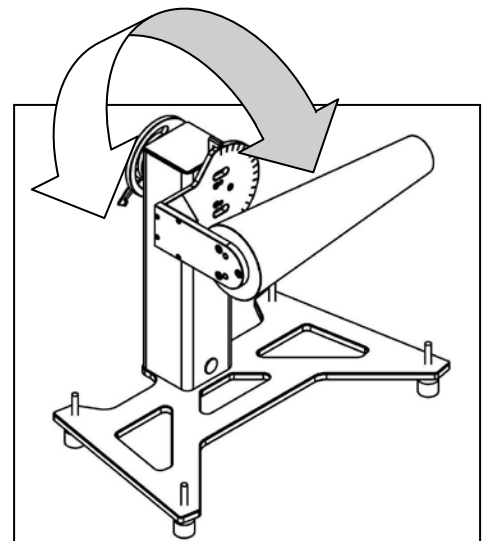

### NOCSEA Retention Leg Model : SB134

According to the NOCSEA ND090 standard retention test for soccer shin guards.

#### Features :

- Pivoting system to help reach many positions;
- Made of aluminum and other corrosion resistant materials;
- Applies constant static load using gravity;
- Balanced center of gravity;
- Comes with certificate of conformity.

*Integrated angle guide*

*Detailed rear view*

*Calibrated  
static  
weights*

*Detailed view of pivoting leg*