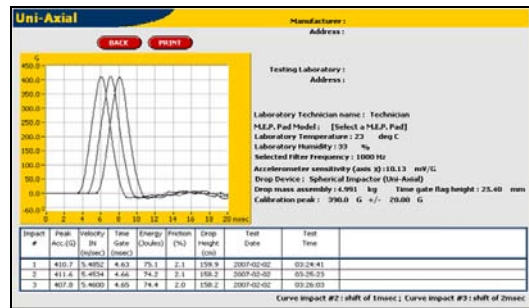

Software interface example.